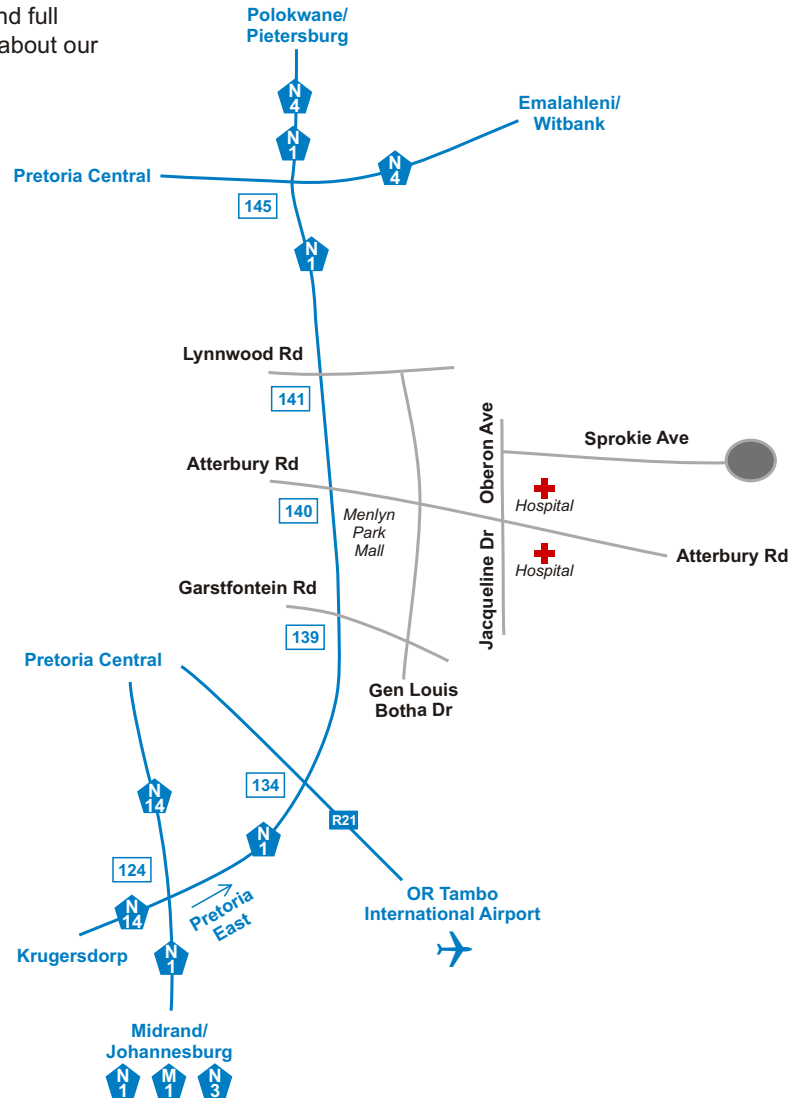

Directions

From Pretoria Central (Hatfield)

1. Take Lynnwood Rd/M6 towards Pretoria East
2. Turn right into Atterbury Road/M11
3. Continue over N1 highway
4. Turn left at Oberon Ave
5. Turn right at Sprokie Ave

From Johannesburg

1. Take the N1 North towards Pretoria/Midrand
2. Take exit 124 for N1 towards Pretoria East (Danie Joubert Freeway)
3. Take exit 140 for M11/Atterbury Road
4. Turn right at Atterbury Rd
5. Turn left at Oberon Ave
6. Turn right at Sprokie Ave

From Emalahleni/Witbank

1. Take the N4 towards Pretoria
2. Take exit 145 for N1 towards Johannesburg
3. Take exit 140 for M11/Atterbury Road
4. Turn left at Atterbury Rd
5. Turn left at Oberon Ave
6. Turn right at Sprokie Ave

From Polokwane/Pietersburg

1. Take the N1 towards Pretoria
3. Take exit 140 for M11/Atterbury Road
4. Turn left at Atterbury Rd
5. Turn left at Oberon Ave
6. Turn right at Sprokie Ave

After turning into Sprokie Ave, drive until the end of the street. The entrance is at the cul-de-sac.